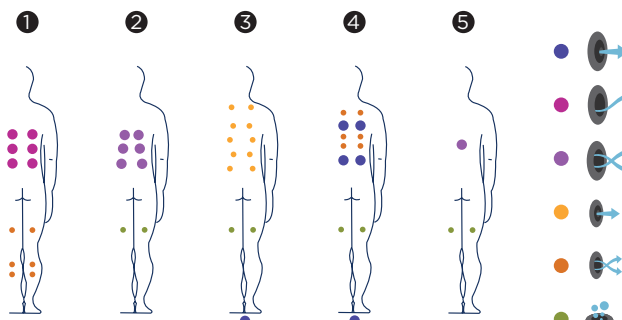

EASY ACCESS

The Easy Access Model is a versatile and elegant model, which main feature is its accessibility.

Provided with two build-in steps inside the Spa, a stylish outside stair case with two steps made out of "Solid Surface" material along with its stainless steel hand rail makes it effortless to get in and out of the Spa.

Positions: 5 (4 / 1)

Measures: 216 x 198 x 90

Easy Access
ref: 52565

Technical specifications

Measures (±2cm)	216 x 198 x 90
Positions (seats/loungers)	5 (4 / 1)
Water capacity (l)	980
Weight (empty / full) (kg)	330 / 1.310