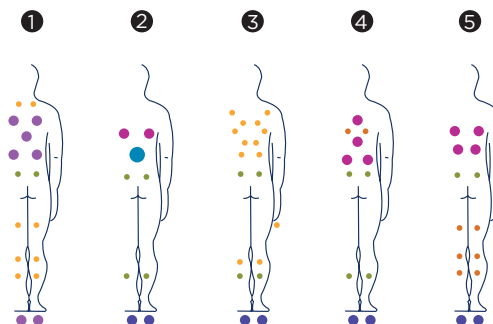

AQUA 8

The Aqua 8 spa, with room for five, has been manufactured for domestic and residential use. It gives the most complete massage circuit on the market and is particularly suitable for tall people, who can enjoy a relaxing or therapeutic spa without the discomfort they may find in other spas that are too shallow or narrow.

Whatever the spa user's body type or height, the 55 hydromassage jets and 16 air nozzles in the Aqua 8 spa give an adjustable power massage that reaches all the muscles in the body.

Positions: 5 (3 / 2)

Measures: 233 x 233 x 91