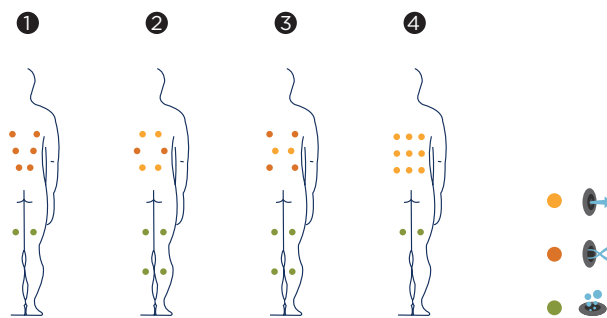

QUANTUM

Ses dimensions adaptées permettent de le placer n'importe où dans votre foyer. Ses lignes droites, les finitions du meuble avec ses angles Blancs et le système Woodermax, constituent les caractéristiques principales de ce Spa.

Positions: 4

Dimensions: 194 x 197 x 78