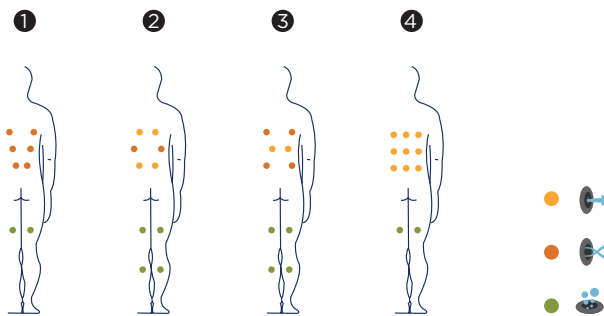

QUANTUM

Its small size enables it to be fitted anywhere in your home. Its straight lines, the cabinet's finish with white curves and the Woodermax system are the main outstanding features of this spa.

Positions: 4

Measures: 194 x 197 x 78