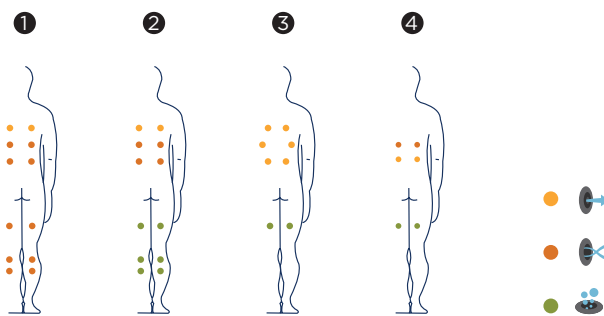

# BARCELONA

The four-seater Barcelona spa has a sophisticated design, a full massage circuit and a multitude of premium finish details that make it a highly sought-after object of desire.

Its modern lines, with a square base and two loungers, will ensure that a couple that just wishes to kick back can do so in maximum comfort or tone up their muscles with the 28 jets and 10 air nozzles using the multiple massage circuits available.

**Positions:** 4 (2 / 2 )

**Measures:** 230 x 230 x 90