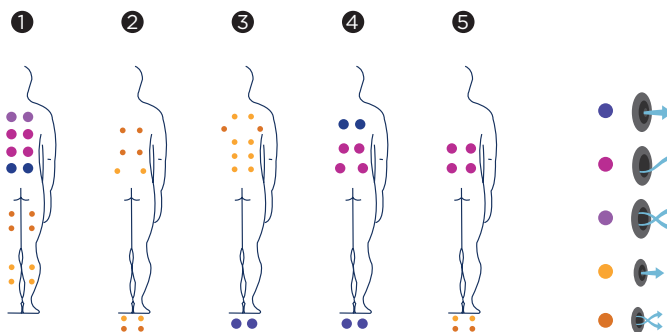

AQUALIFE 7

The Aqualife 7 spa has five positions. Provided with two powerful massage pumps, it comes with a fully equipped lounge, in addition to a four massage circuit.

Thanks to the two powerful massage pumps and its 56 jets, the spa becomes the most powerful one in this range.

Positions: 5 (4 / 1

Measures: 216 x 216 x 90