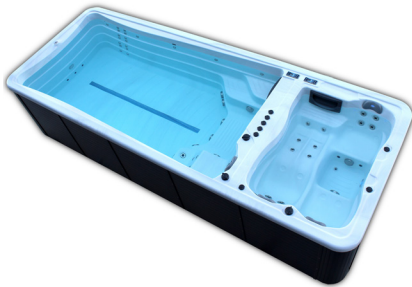

SWIMSPA YUCATAN

General Specifications

	Spa Zone	Swim Zone
Dimensions (± 1cm)	590 x 225 x 127	
Positions (Seats / Loungers / Standing)	3 (2 / 1 / ·)	2 (1 / · / 1)
Power requirement (A) a 380 V III 50 Hz	L1: 13 A L2: 0 A L3: 15 A	L1: 13 A L2: 20 A L3: 20 A
Massage Pump	2,2 kW / 3 HP	2 x 1,5 kW / 2 HP 2 x 2,2 kW / 3 HP
Filtration Pump	0,37 kW	0,37 kW
Electric Heater	3 kW	3 kW
Water capacity	1.490 l	4.910 l
Empty spa weight	1.200 kg	
Full spa weight	7.700 kg	

Features

	Spa Zone	Swim Zone
Number of Swimjets	-	6
Number of Jets	25	20
Chromotherapy LED	1	2
Chromotherapy Mini LED	15	10
Stainless Steel Jets	Yes	Yes
Headrest	3	1
Controles Ventury	3	5
Diverter Valves	1	2
Stainless Steel Bar	-	1
Digital Control Panel	Balboa System	Balboa System
Drains	2	6
Ozone + Mixing Chamber	Yes	Yes
Filtration System	2 x Cartridge Filter	2 x Cartridge Filter
Isolating Cover	Yes (5 pieces)	
ABS Base	Yes	
Estructura metálica galvanizada	Yes	
Sport Kit	-	Yes