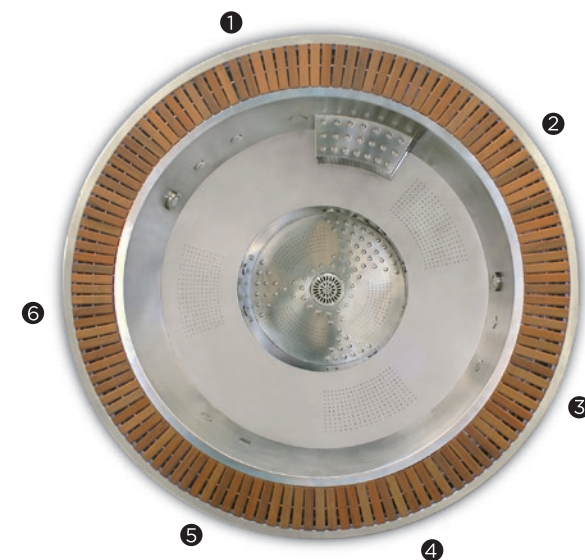

STAINLESS STEEL