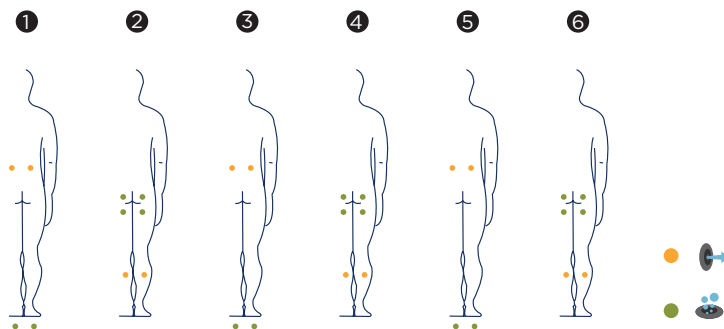

STAINLESS STEEL