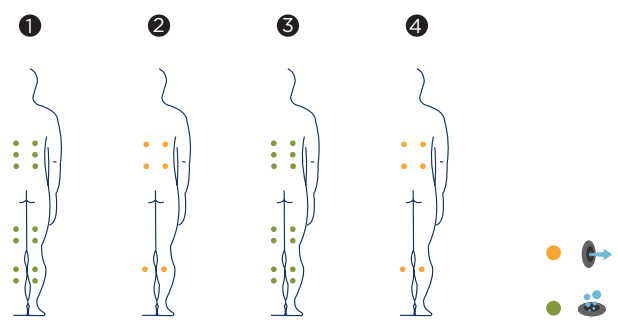

This four-seater spa has two loungers and two seats. The seats are equipped with water massage jets. By contrast, each of the loungers has air massage nozzles that reach every part of the body, from the back right down to the calves.

Made of stainless steel, the standard model comes with two comfortable headrests, two high performance LED spotlights and an elegant grating in a teak wood finish.

Positions: 4 (2 / 2)

Measures: 268 x 230

STAINLESS STEEL