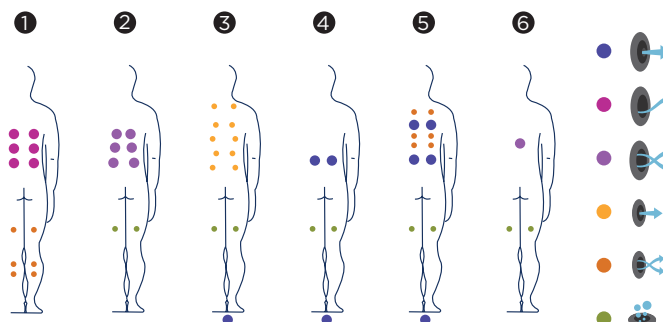

FUTURA 40

This is a six-seater spa with an impressive lounge designed for users to receive the most gratifying massage.

The spa has 45 hydrotherapy jets and 10 air nozzles distributed throughout the shell so that whatever position you choose, you will enjoy the fullest of massage circuits.

Positions: 6 (5 / 1)

Measures: 216 x 198 x 90