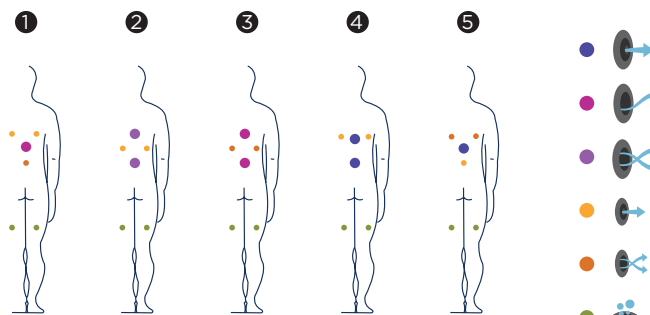

SUNDOWN

The main feature of the Sundown spa is that it is round. Able to seat five people, it has been designed to give a wide variety of massages.

Positions: 5 

Measures: Ø 205 x 90

ref: 52163

Technical specifications