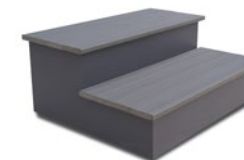

Zubehör

Woodermax GRAPHITE Spa-Leiter
(oder BASIC modelle)